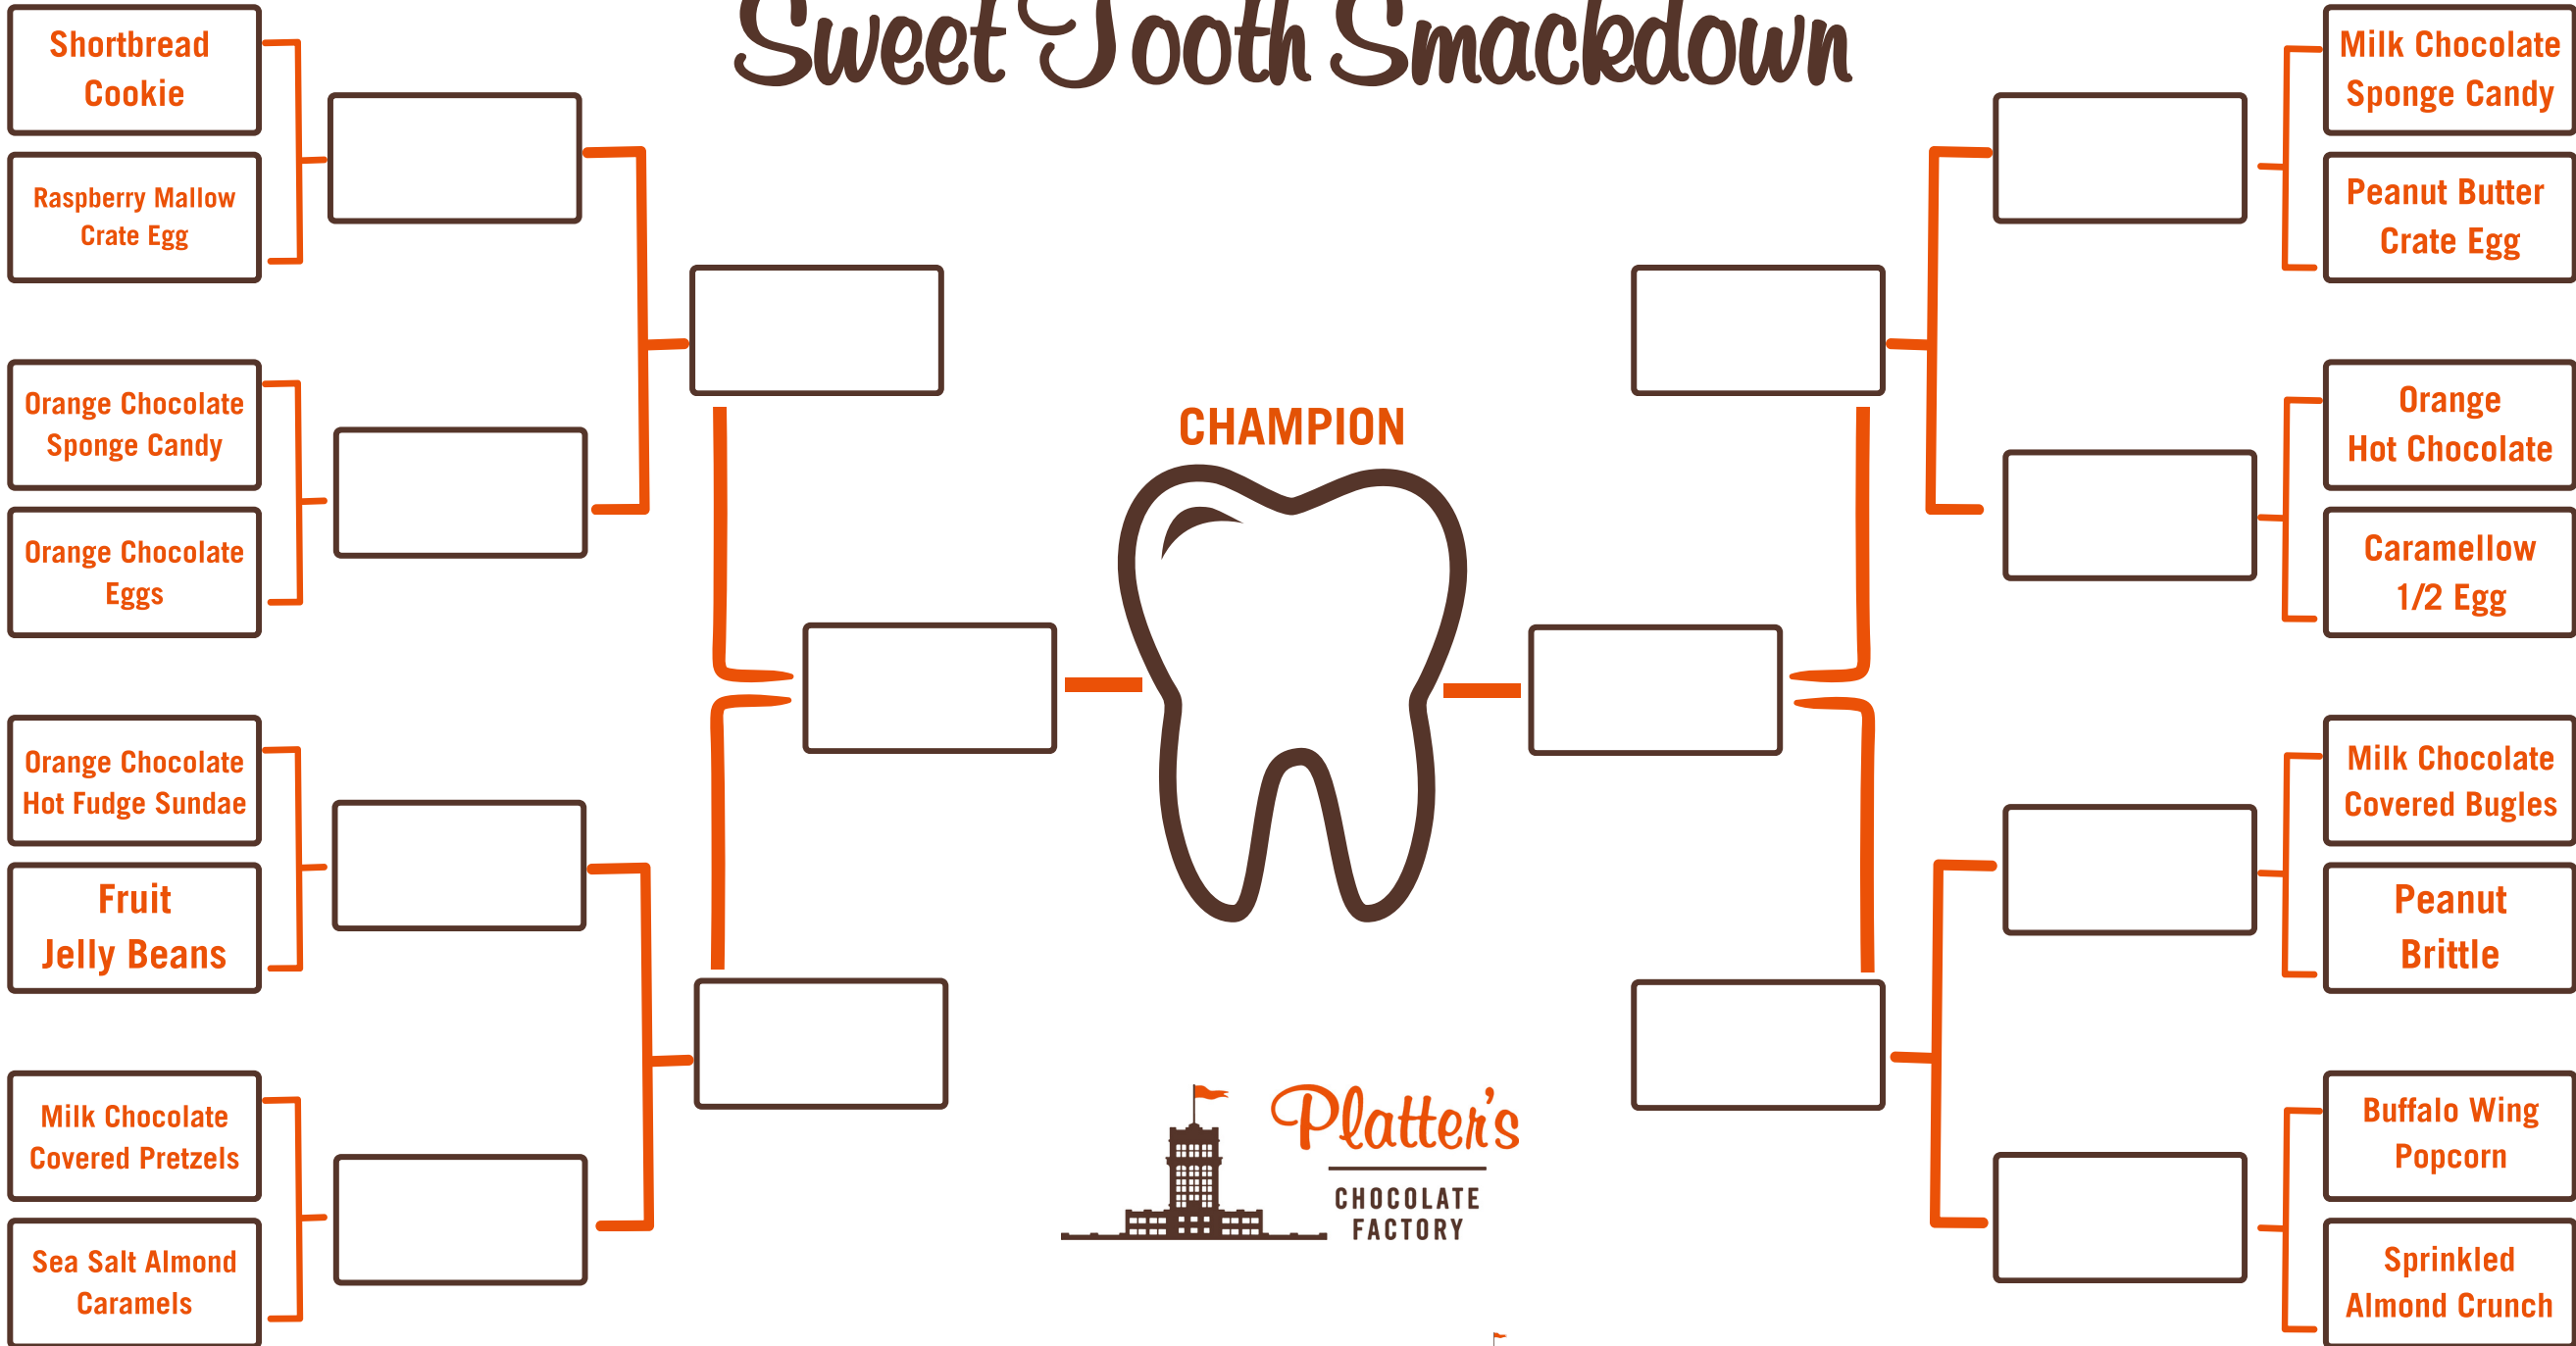

Sweet Tooth Smackdown

908 Niagara Falls Blvd, N. Tonawanda, NY 14120

www.platterschocolates.com

Brackets must be received in-store or emailed to cs@platterschocolate.com no later than February 29th, 2024, 11:59pm.